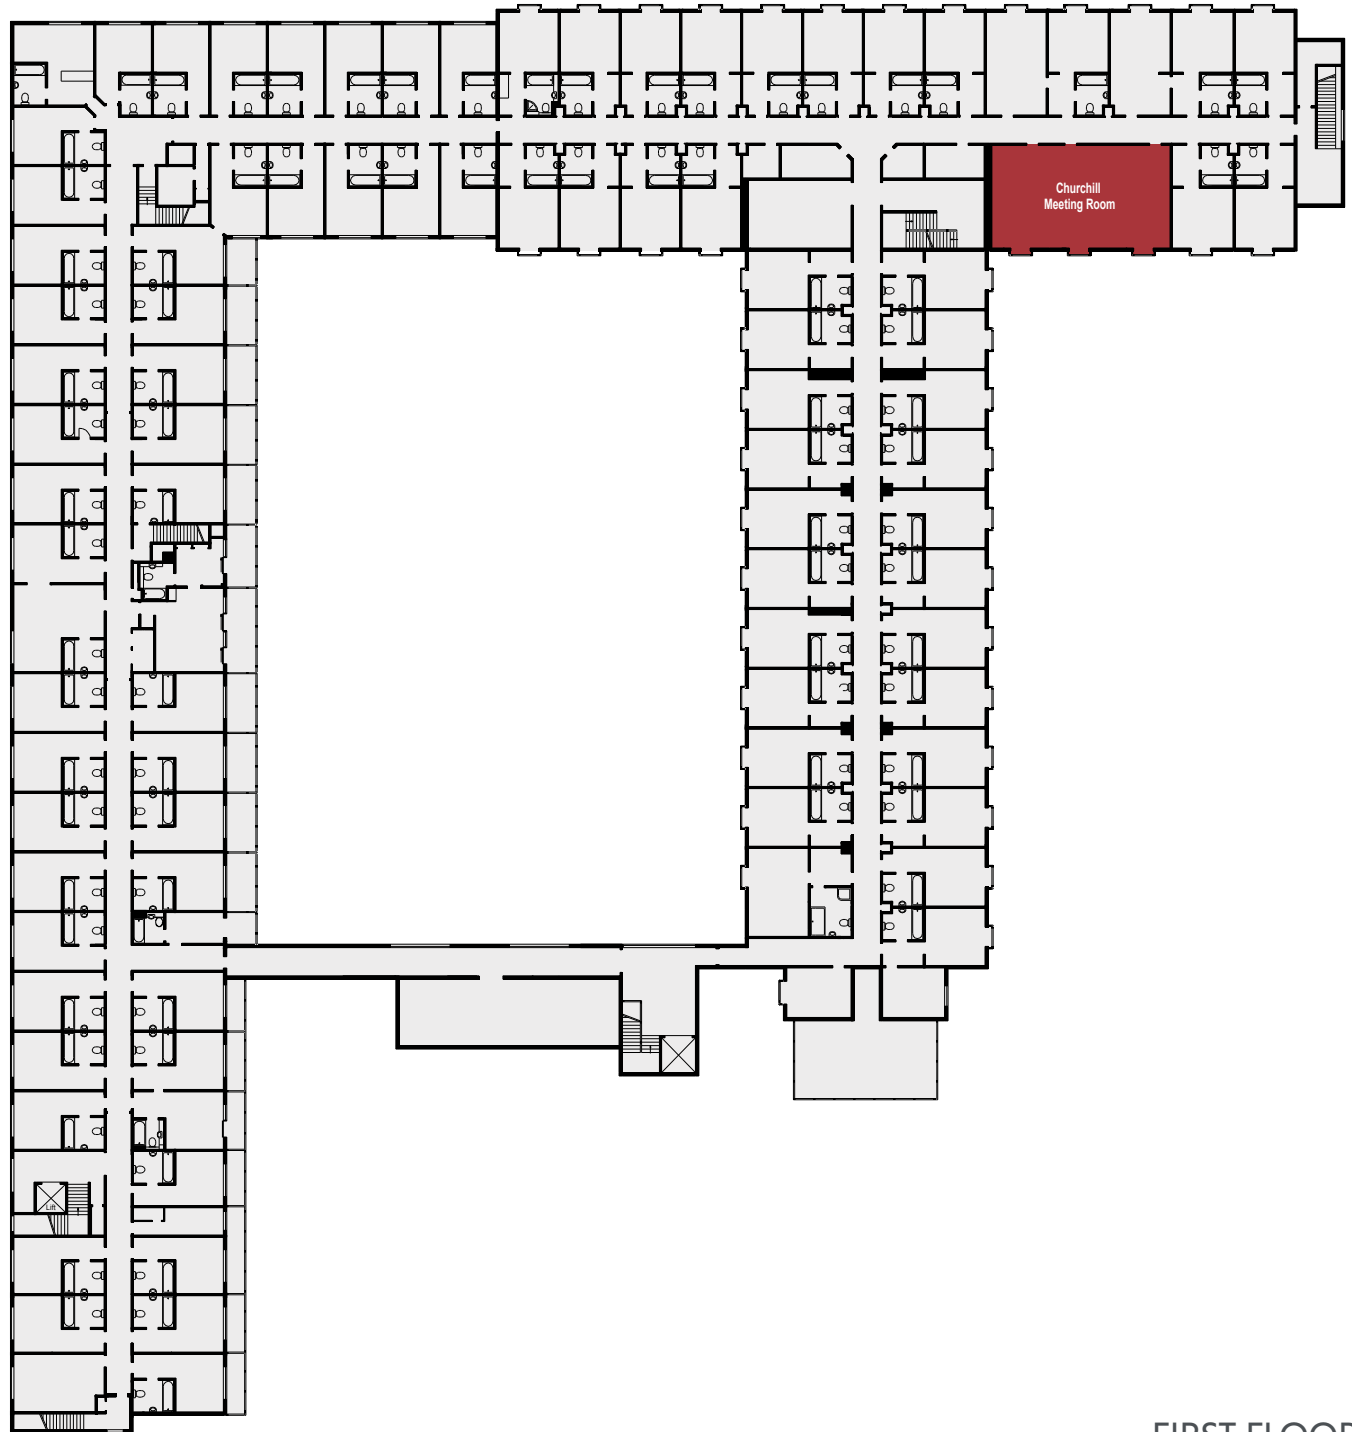

HAMPSHIRE COURT

THE QHOTELS COLLECTION

HAMPSHIRE COURT

THE QHOTELS COLLECTION

GROUND FLOOR

Churchill
Meeting Room

HAMPSHIRE COURT

THE QHOTELS COLLECTION

FIRST FLOOR

KEY

- Single 13amp Power Point
- Double 13amp Power Point
- ⊛ Hanging Points - 500KG

- ▶ Natural Light
- ☎ Telephone Socket

- ♿ Wheelchair Access
- 🚪 Fire Exit

HAMPSHIRE COURT

THE QHOTELS COLLECTION

GROUND FLOOR

KEY

- Single 13amp Power Point
- Double 13amp Power Point
- ⊛ Hanging Points - 500KG
- ▶ Natural Light
- ☎ Telephone Socket
- ♿ Wheelchair Access

HAMPSHIRE COURT

THE QHOTELS COLLECTION

GROUND FLOOR

KEY

- Single 13amp Power Point
- Double 13amp Power Point
- ⊛ Hanging Points - 500KG
- ▶ Natural Light
- ☎ Telephone Socket
- ♿ Wheelchair Access

HAMPSHIRE COURT

THE QHOTELS COLLECTION

GROUND FLOOR

KEY

- Single 13amp Power Point
- Double 13amp Power Point
- ✳ Hanging Points - 500KG
- ▶ Natural Light
- ☎ Telephone Socket
- ♿ Wheelchair Access