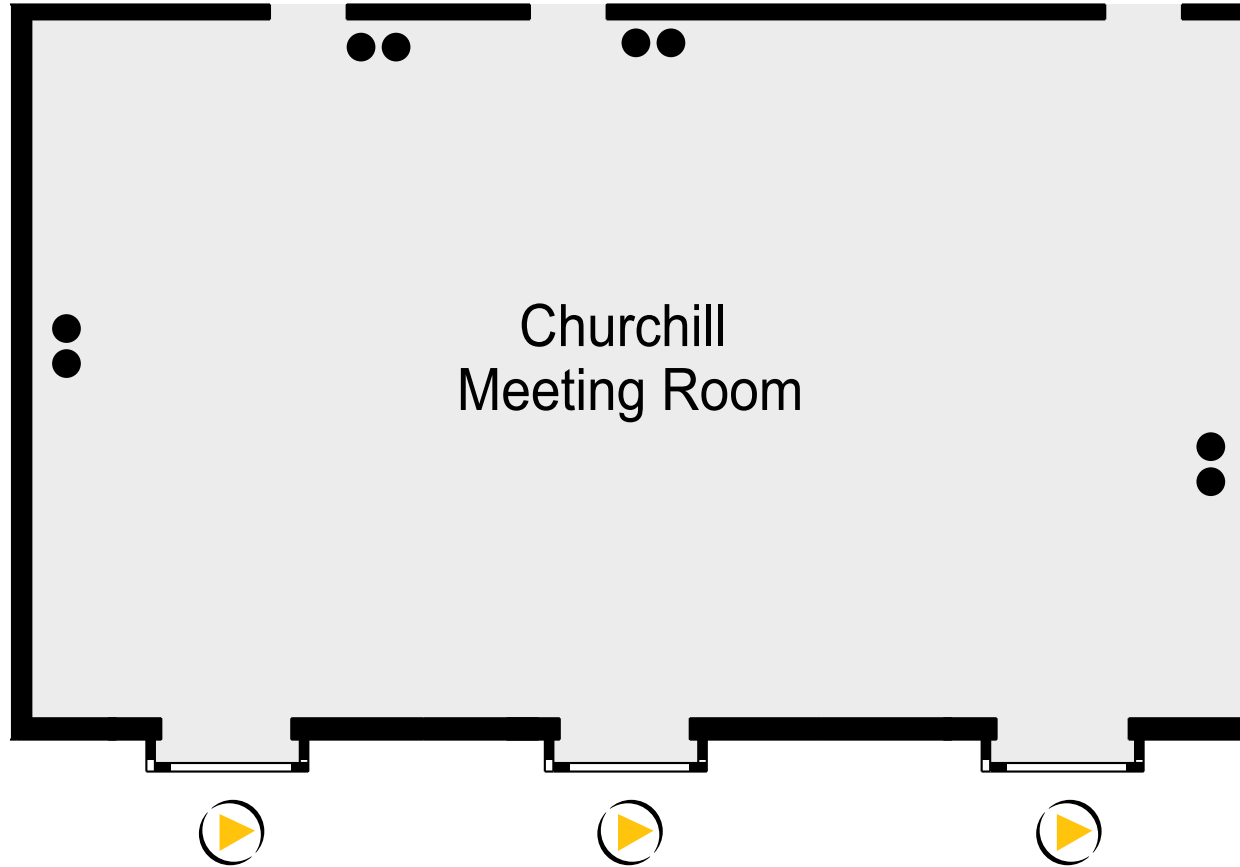

KEY

- Single 13amp Power Point
- ●● Double 13amp Power Point
- ⊛ Hanging Points - 500KG
- Natural Light
- ☎ Telephone Socket
- ♿ Wheelchair Access

HAMPSHIRE COURT

THE QHOTELS COLLECTION

FIRST FLOOR

CAPACITIES

Meeting Room	Theatre	Cabaret	Classroom	Boardroom	Banquet	U-Shape	Dinner Dance
The Hampshire Arena	1500	1500	1500	N/A	1500	N/A	1500
The Highclere Suite	220	120	130	60	170	55	140
The Chineham	110	50	55	40	80	30	70
The Basing	110	50	55	40	80	N/A	70
The Churchill	80	50	40	35	N/A	28	N/A
Tournament	90	N/A	45	40	50	30	40
Bramley	N/A	N/A	16	16	N/A	N/A	N/A
The Hampshire Lounge	40	20	20	16	N/A	12	N/A
Cromwell	N/A	N/A	N/A	12	N/A	N/A	N/A
The Vyne	50	N/A	30	22	N/A	19	N/A
Winchester	N/A	N/A	N/A	12	N/A	N/A	N/A
Oakley	N/A	N/A	N/A	10	N/A	N/A	N/A

HAMPSHIRE COURT

THE QHOTELS COLLECTION

GROUND FLOOR