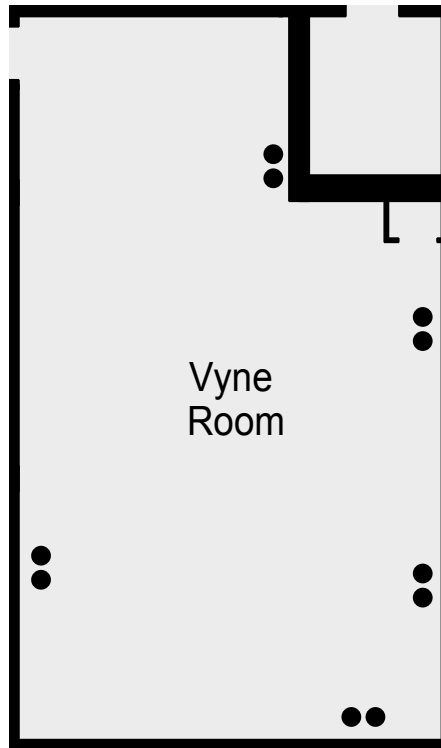

FIRST FLOOR

KEY

- Single 13amp Power Point
- Double 13amp Power Point
- ⊛ Hanging Points - 500KG

- ▶ Natural Light
- ☎ Telephone Socket

- ♿ Wheelchair Access
- 🚪 Fire Exit

HAMPSHIRE COURT

THE QHOTELS COLLECTION

GROUND FLOOR

KEY

- Single 13amp Power Point
- Double 13amp Power Point
- ⊛ Hanging Points - 500KG
- ▶ Natural Light
- ☎ Telephone Socket
- ♿ Wheelchair Access

HAMPSHIRE COURT

THE QHOTELS COLLECTION

GROUND FLOOR

KEY

- Single 13amp Power Point
- Double 13amp Power Point
- ⊛ Hanging Points - 500KG
- ▶ Natural Light
- ☎ Telephone Socket
- ♿ Wheelchair Access

HAMPSHIRE COURT

THE QHOTELS COLLECTION

GROUND FLOOR

KEY

- Single 13amp Power Point
- Double 13amp Power Point
- ✳ Hanging Points - 500KG
- ▶ Natural Light
- ☎ Telephone Socket
- ♿ Wheelchair Access