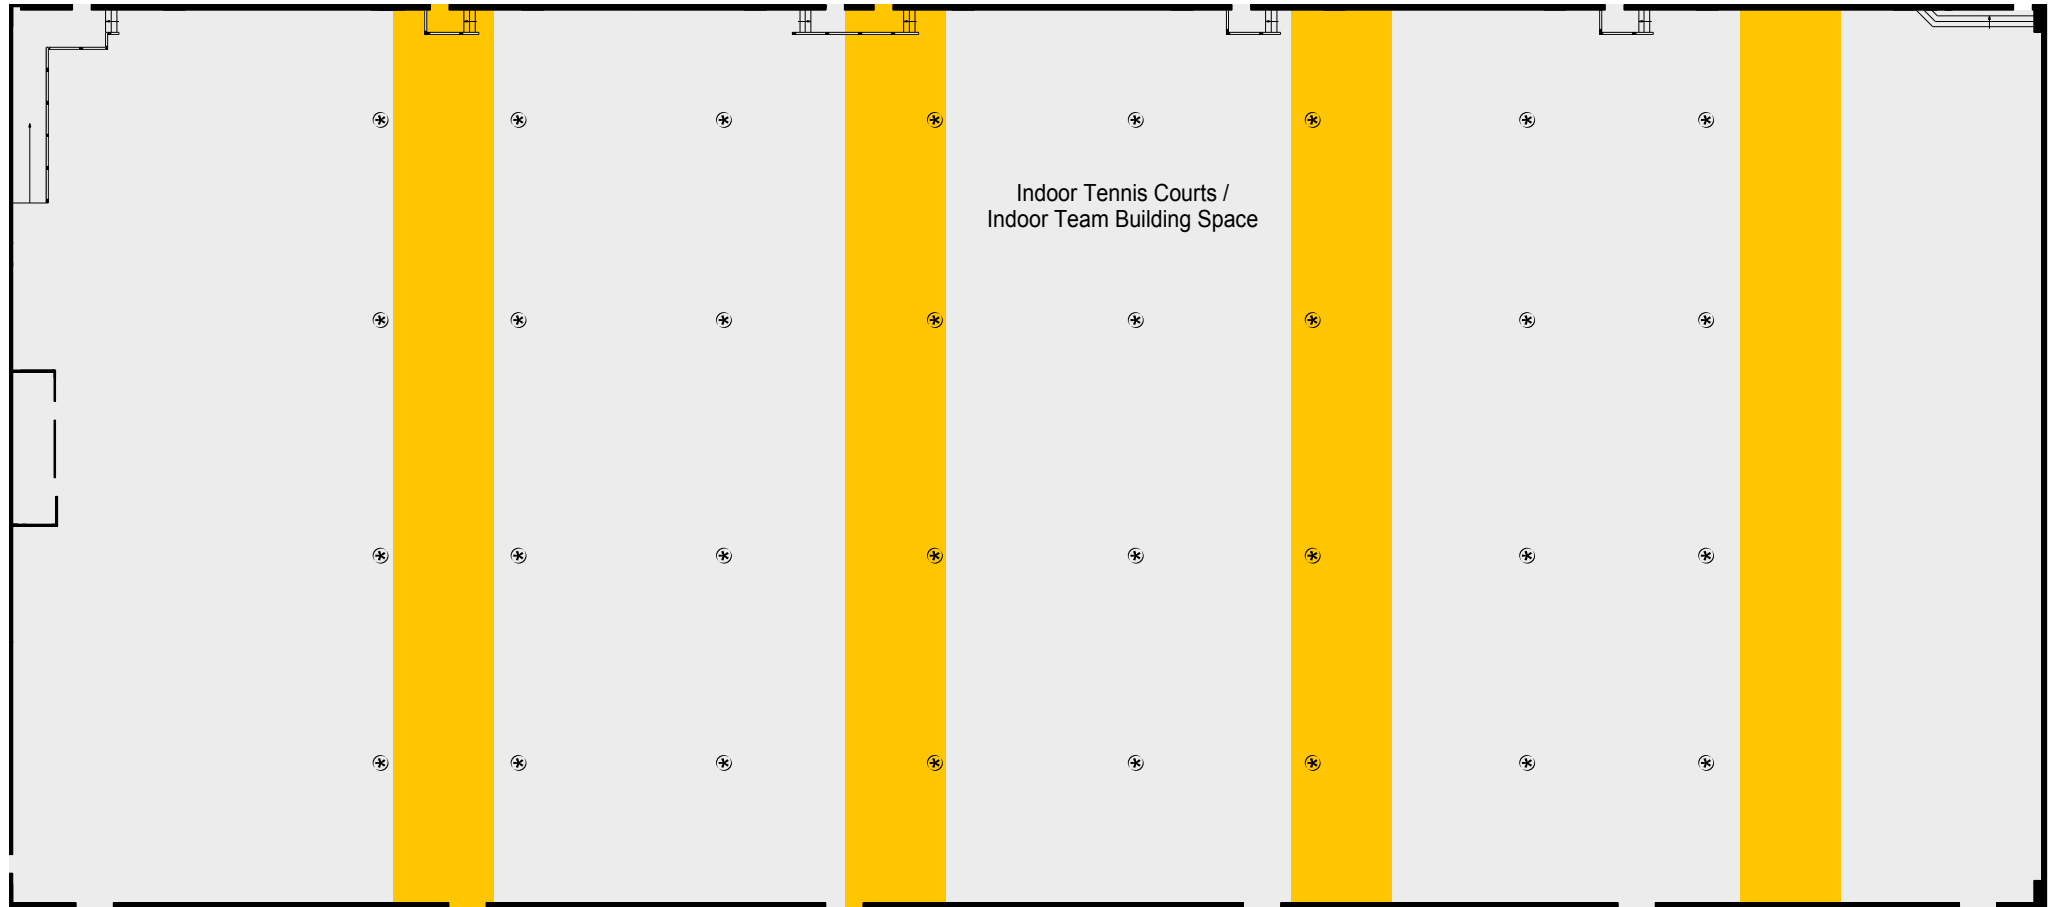

KEY

- Single 13amp Power Point
- ●● Double 13amp Power Point
- ⊛ Hanging Points - 500KG

- Natural Light
- ☎ Telephone Socket

- ♿ Wheelchair Access
- 🚪 Fire Exit

HAMPSHIRE COURT

THE QHOTELS COLLECTION

GROUND FLOOR