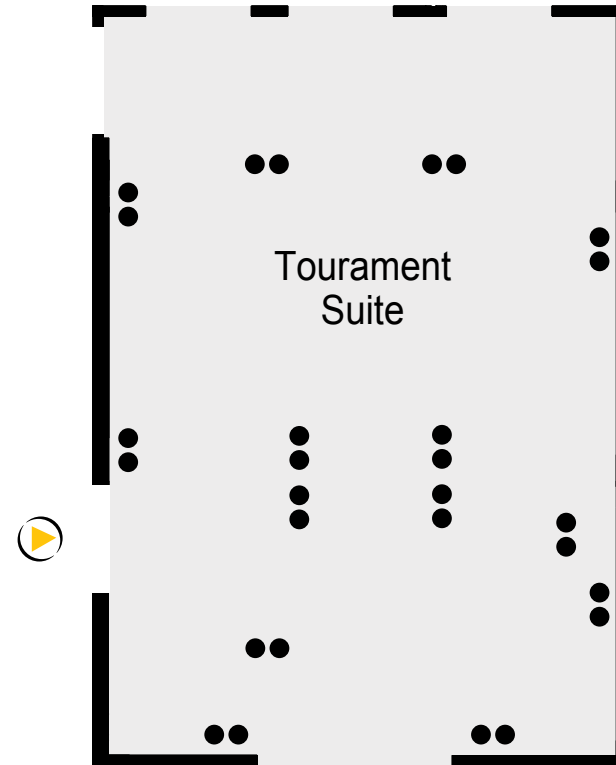

KEY

- Single 13amp Power Point
- ●● Double 13amp Power Point
- ⊛ Hanging Points - 500KG
- Natural Light
- ☎ Telephone Socket
- ♿ Wheelchair Access

HAMPSHIRE COURT

THE QHOTELS COLLECTION

GROUND FLOOR