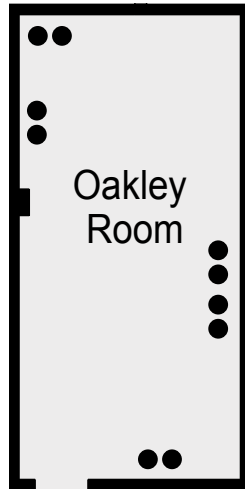

FIRST FLOOR

KEY

- Single 13amp Power Point
- Double 13amp Power Point
- ⊛ Hanging Points - 500KG

- ▶ Natural Light
- ☎ Telephone Socket

- ♿ Wheelchair Access
- 🚪 Fire Exit

HAMPSHIRE COURT

THE QHOTELS COLLECTION

GROUND FLOOR

KEY

- Single 13amp Power Point
- Double 13amp Power Point
- ⊛ Hanging Points - 500KG
- ▶ Natural Light
- ☎ Telephone Socket
- ♿ Wheelchair Access

HAMPSHIRE COURT

THE QHOTELS COLLECTION

GROUND FLOOR

KEY

- Single 13amp Power Point
- Double 13amp Power Point
- ⊛ Hanging Points - 500KG
- ▶ Natural Light
- ☎ Telephone Socket
- ♿ Wheelchair Access

HAMPSHIRE COURT

THE QHOTELS COLLECTION

GROUND FLOOR

KEY

- Single 13amp Power Point
- Double 13amp Power Point
- ✳ Hanging Points - 500KG
- ▶ Natural Light
- ☎ Telephone Socket
- ♿ Wheelchair Access