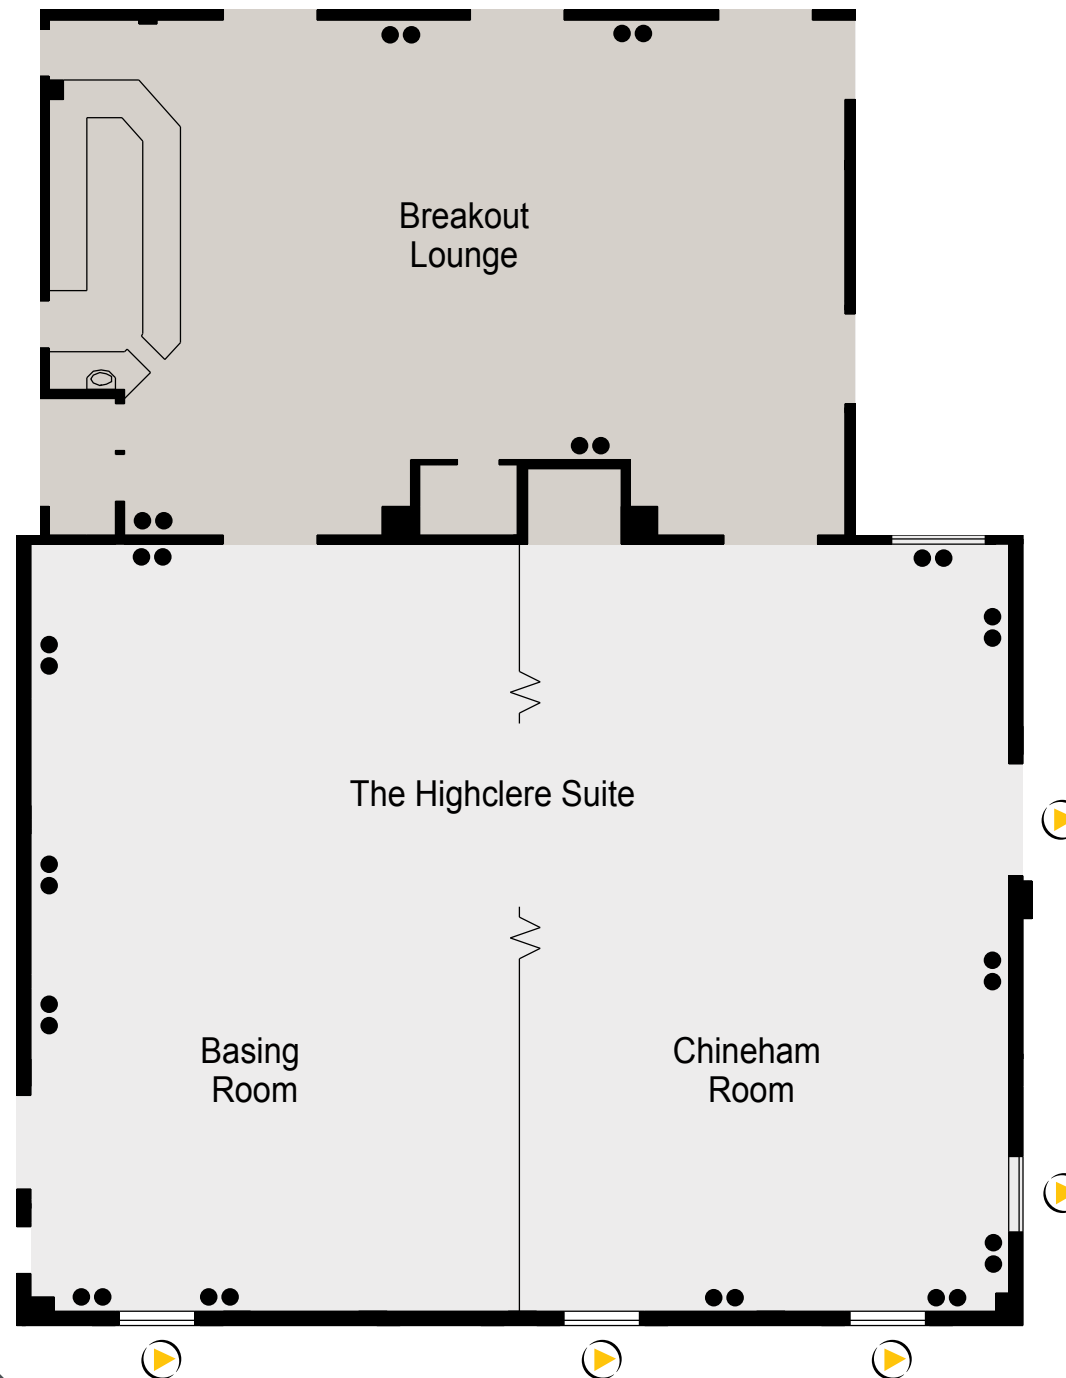

KEY

- Single 13amp Power Point
- ●● Double 13amp Power Point
- ⊛ Hanging Points - 500KG
- Natural Light
- ☎ Telephone Socket
- ♿ Wheelchair Access

HAMPSHIRE COURT

THE QHOTELS COLLECTION

GROUND FLOOR