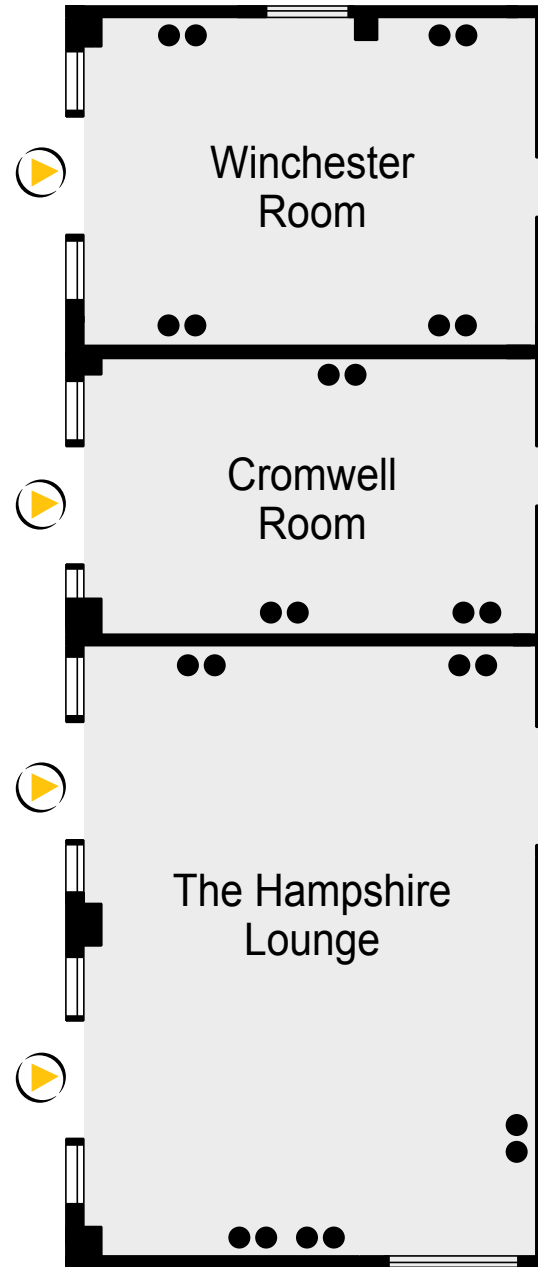

KEY

- Single 13amp Power Point
- ●● Double 13amp Power Point
- ✳ Hanging Points - 500KG
- Natural Light
- ☎ Telephone Socket
- ♿ Wheelchair Access

HAMPSHIRE COURT

THE QHOTELS COLLECTION

GROUND FLOOR