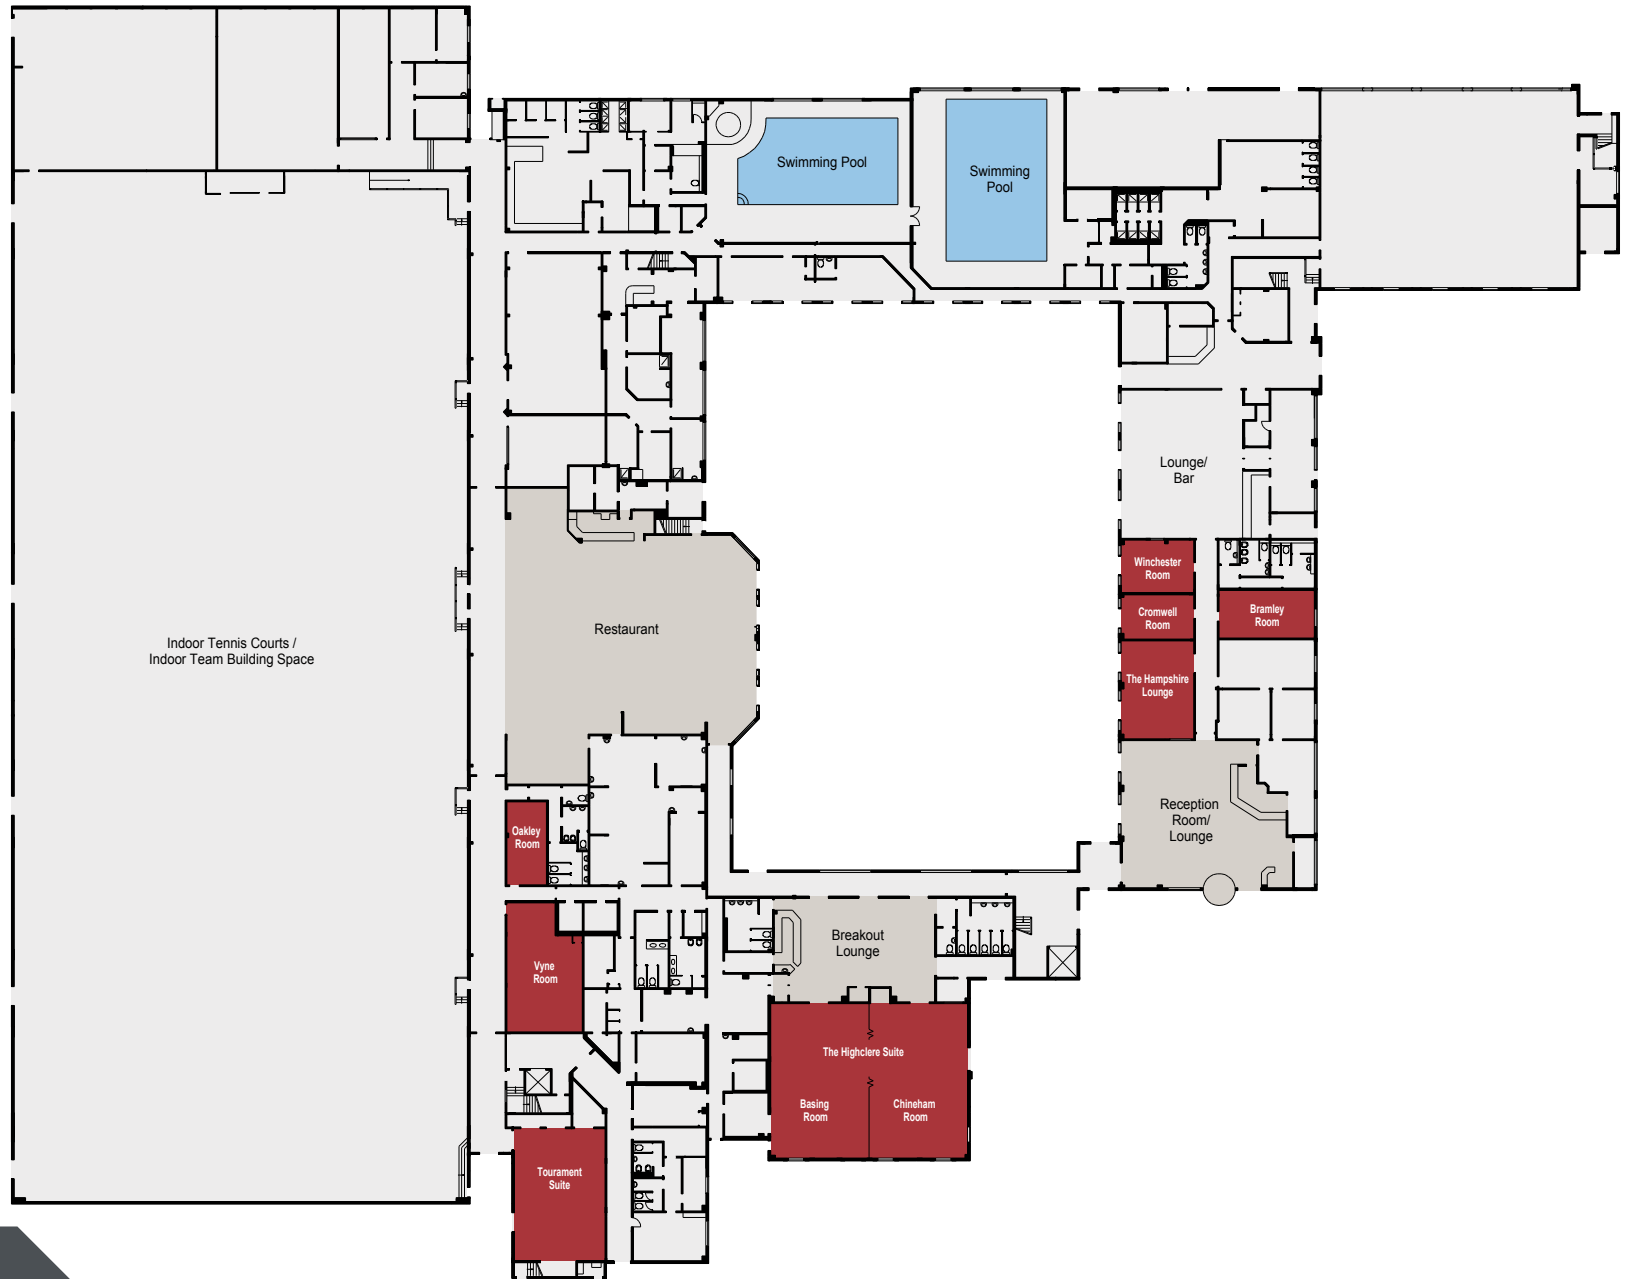

HAMPSHIRE COURT

THE QHOTELS COLLECTION

HAMPSHIRE COURT

THE QHOTELS COLLECTION

GROUND FLOOR

Churchill
Meeting Room

HAMPSHIRE COURT

THE QHOTELS COLLECTION

FIRST FLOOR

KEY

- Single 13amp Power Point
- Double 13amp Power Point
- ⊛ Hanging Points - 500KG

- ▶ Natural Light
- ☎ Telephone Socket

- ♿ Wheelchair Access
- 🚪 Fire Exit

HAMPSHIRE COURT

THE QHOTELS COLLECTION

GROUND FLOOR

KEY

- Single 13amp Power Point
- Double 13amp Power Point
- ⊛ Hanging Points - 500KG
- ▶ Natural Light
- ☎ Telephone Socket
- ♿ Wheelchair Access

HAMPSHIRE COURT

THE QHOTELS COLLECTION

GROUND FLOOR

KEY

- Single 13amp Power Point
- Double 13amp Power Point
- ⊛ Hanging Points - 500KG
- ▶ Natural Light
- ☎ Telephone Socket
- ♿ Wheelchair Access

HAMPSHIRE COURT

THE QHOTELS COLLECTION

GROUND FLOOR

KEY

- Single 13amp Power Point
- Double 13amp Power Point
- ✳ Hanging Points - 500KG
- ▶ Natural Light
- ☎ Telephone Socket
- ♿ Wheelchair Access