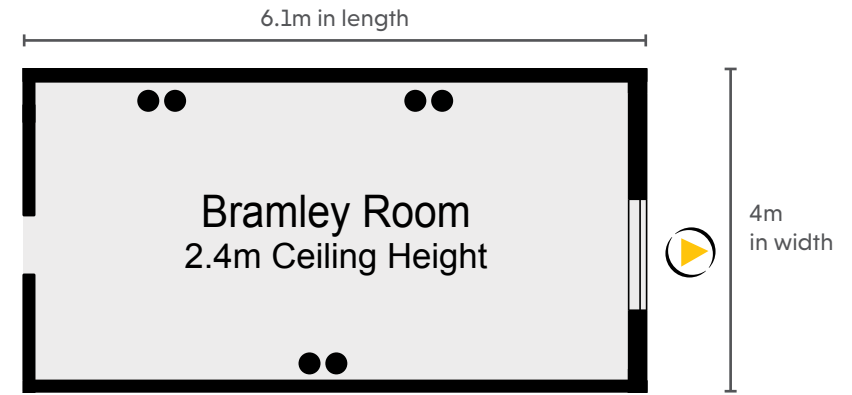

KEY

- Single 13amp Power Point
- ●● Double 13amp Power Point
- Natural Light
- ☎ Telephone Socket
- ♿ Wheelchair Access
- ⋈ Partition Wall

HAMPSHIRE COURT

THE QHOTELS COLLECTION

GROUND FLOOR