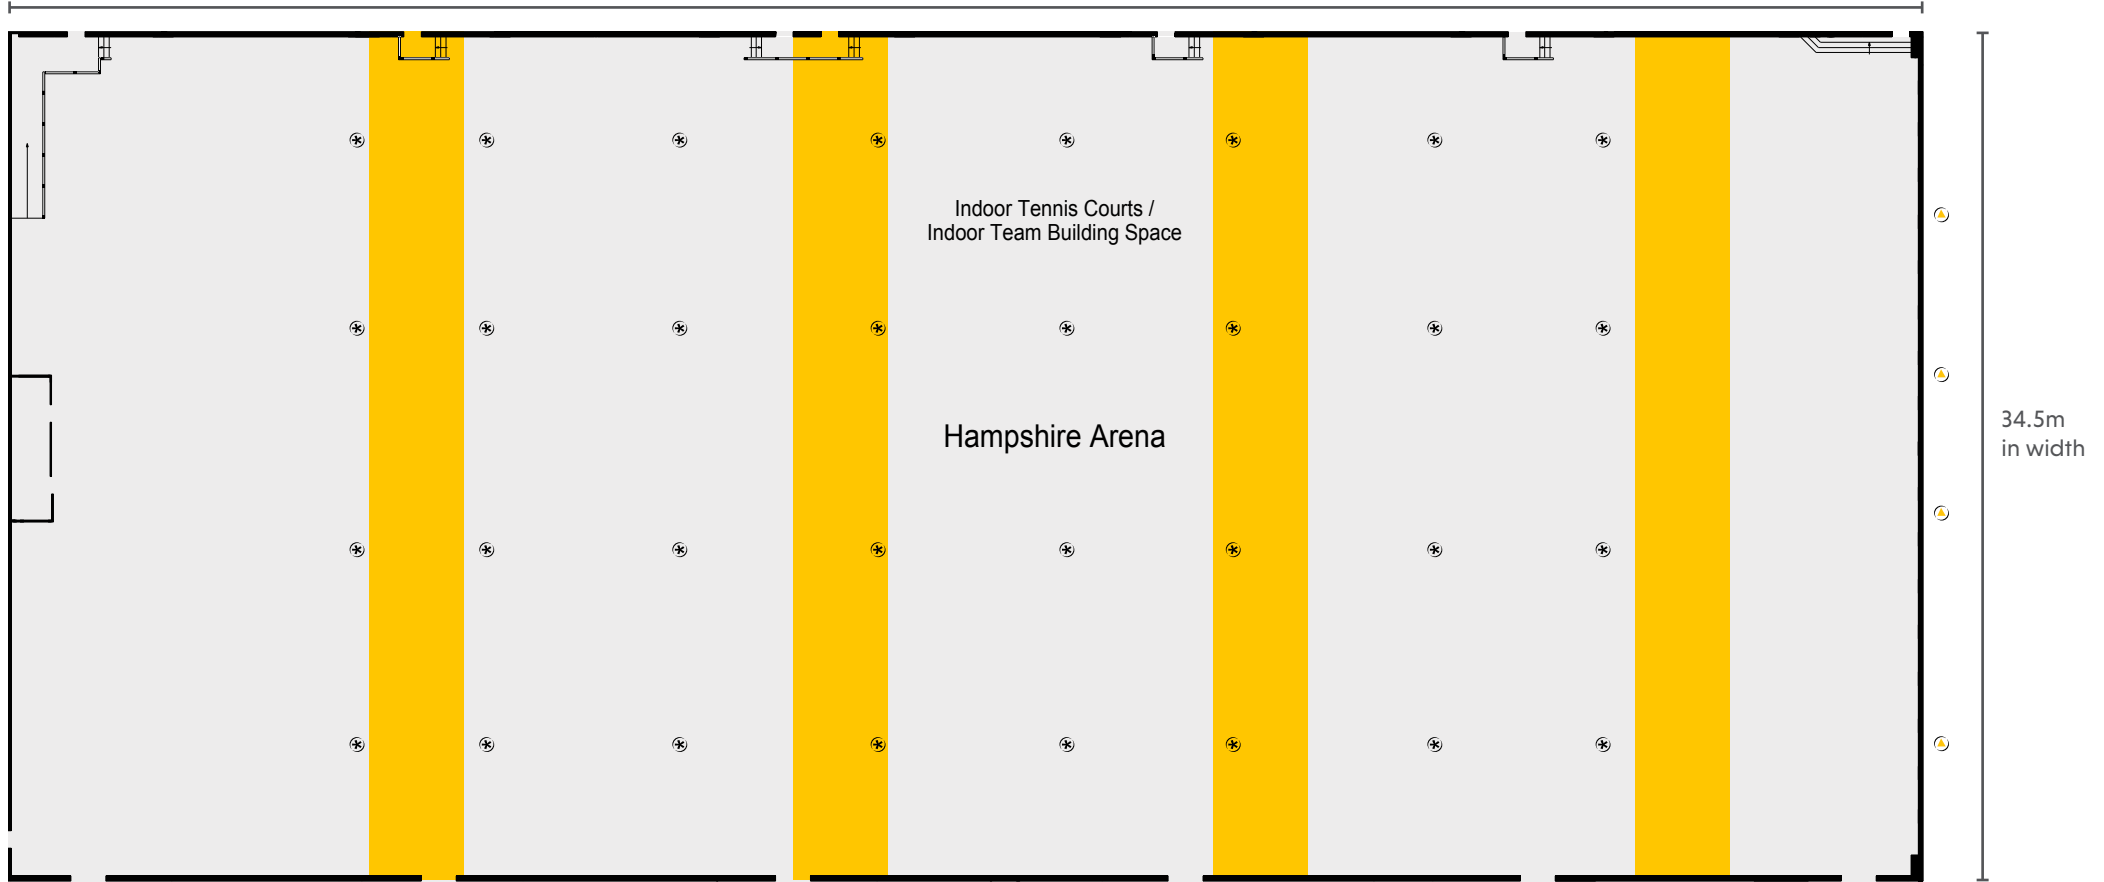

HAMPSHIRE COURT

THE QHOTELS COLLECTION

CAPACITIES

Meeting Room	Dimensions (m) L x W x H	Floor	Theatre	Cabaret	Classroom	Boardroom	Banquet	U-Shape	Dinner Dance
The Hampshire Arena	77.0 x 34.5 x 10.5	G	1500	1500	1500	1500	1500	1500	1500
The Highclere Suite	12.2 x 15.4 x 4.2	G	220	120	130	n/a	150	72	120
The Chineham	12.2 x 7.7 x 4.2	G	110	48	55	30	60	35	40
The Basing	12.2 x 7.7 x 4.2	G	110	48	55	30	60	35	40
The Churchill	12.0 x 6.9 x 2.4	1	70	48	30	30	n/a	30	n/a
Tournament	10.7 x 7.5 x 2.4	G	70	42	55	24	55	28	40
Bramley	6.1 x 4.0 x 2.4	G	20	8	n/a	12	10	n/a	n/a
The Hampshire Lounge	7.9 x 6.2 x 2.4	G	40	24	20	18	30	18	20
Cromwell	6.1 x 4.2 x 2.4	G	15	8	n/a	10	10	n/a	n/a
The Vyne	7.6 x 6.2 x 2.4	G	40	32	40	16	30	20	n/a
Winchester	6.1 x 4.2 x 2.4	G	15	8	n/a	10	10	n/a	n/a
Oakley	6.6 x 3.3 x 2.4	G	15	8	n/a	10	n/a	n/a	n/a

THE QHOTELS COLLECTION

FIRST FLOOR

KEY

- Single 13amp Power Point
- Double 13amp Power Point
- ⊛ Hanging Points - 500KG
- ▶ Natural Light
- ☎ Telephone Socket
- ♿ Wheelchair Access
- ⋈ Partition Wall

77m in length

HAMPSHIRE COURT

THE QHOTELS COLLECTION

GROUND FLOOR

KEY

- Single 13amp Power Point
- Double 13amp Power Point
- ▶ Natural Light
- ☎ Telephone Socket
- ♿ Wheelchair Access
- ⋈ Partition Wall

HAMPSHIRE COURT