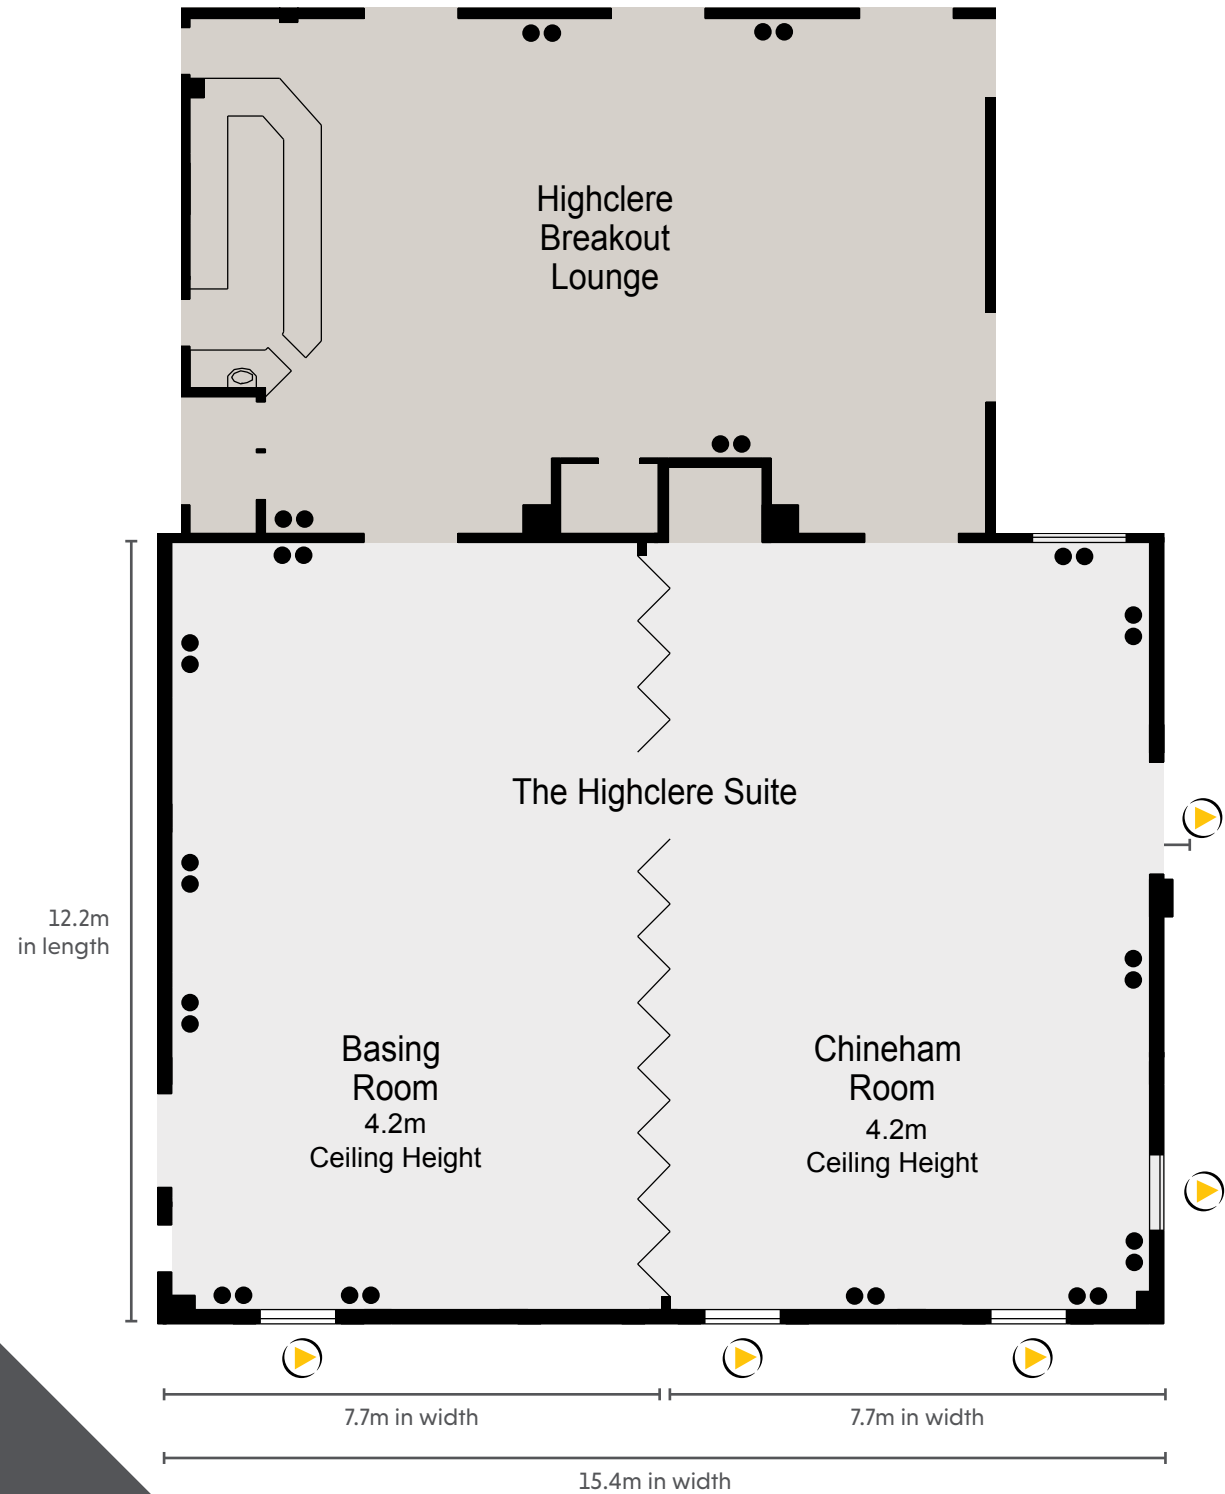

HAMPSHIRE COURT

THE QHOTELS COLLECTION

CAPACITIES

Meeting Room	Dimensions (m) L x W x H	Floor	Theatre	Cabaret	Classroom	Boardroom	Banquet	U-Shape	Dinner Dance
The Hampshire Arena	77.0 x 34.5 x 10.5	G	1500	1500	1500	1500	1500	1500	1500
The Highclere Suite	12.2 x 15.4 x 4.2	G	220	120	130	n/a	150	72	120
The Chineham	12.2 x 7.7 x 4.2	G	110	48	55	30	60	35	40
The Basing	12.2 x 7.7 x 4.2	G	110	48	55	30	60	35	40
The Churchill	12.0 x 6.9 x 2.4	1	70	48	30	30	n/a	30	n/a
Tournament	10.7 x 7.5 x 2.4	G	70	42	55	24	55	28	40
Bramley	6.1 x 4.0 x 2.4	G	20	8	n/a	12	10	n/a	n/a
The Hampshire Lounge	7.9 x 6.2 x 2.4	G	40	24	20	18	30	18	20
Cromwell	6.1 x 4.2 x 2.4	G	15	8	n/a	10	10	n/a	n/a
The Vyne	7.6 x 6.2 x 2.4	G	40	32	40	16	30	20	n/a
Winchester	6.1 x 4.2 x 2.4	G	15	8	n/a	10	10	n/a	n/a
Oakley	6.6 x 3.3 x 2.4	G	15	8	n/a	10	n/a	n/a	n/a

THE QHOTELS COLLECTION

FIRST FLOOR

KEY

- Single 13amp Power Point
- Double 13amp Power Point
- ⊛ Hanging Points - 500KG
- ▶ Natural Light
- ☎ Telephone Socket
- ♿ Wheelchair Access
- ⋈ Partition Wall

77m in length

HAMPSHIRE COURT

THE QHOTELS COLLECTION

GROUND FLOOR

KEY

- Single 13amp Power Point
- Double 13amp Power Point
- ▶ Natural Light
- ☎ Telephone Socket
- ♿ Wheelchair Access
- ⋈ Partition Wall

HAMPSHIRE COURT

THE QHOTELS COLLECTION

GROUND FLOOR

KEY

- Single 13amp Power Point
- Double 13amp Power Point
- ▶ Natural Light
- ☎ Telephone Socket
- ♿ Wheelchair Access
- ⚡ Partition Wall

HAMPSHIRE COURT

THE QHOTELS COLLECTION