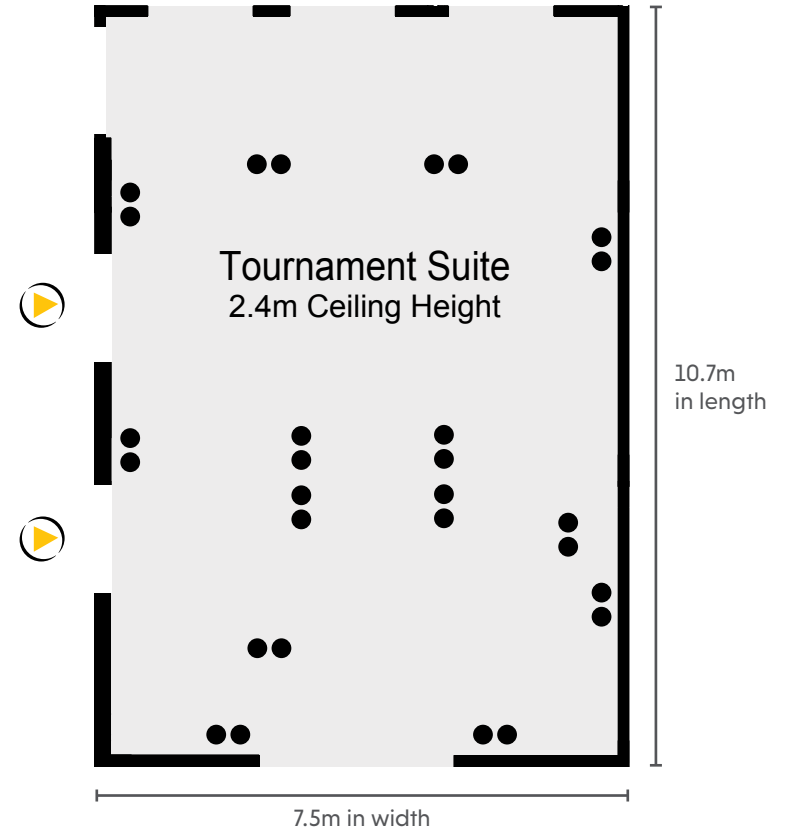

HAMPSHIRE COURT

THE QHOTELS COLLECTION

CAPACITIES

Meeting Room	Dimensions (m) L x W x H	Floor	Theatre	Cabaret	Classroom	Boardroom	Banquet	U-Shape	Dinner Dance
The Hampshire Arena	77.0 x 34.5 x 10.5	G	1500	1500	1500	1500	1500	1500	1500
The Highclere Suite	12.2 x 15.4 x 4.2	G	220	120	130	n/a	150	72	120
The Chineham	12.2 x 7.7 x 4.2	G	110	48	55	30	60	35	40
The Basing	12.2 x 7.7 x 4.2	G	110	48	55	30	60	35	40
The Churchill	12.0 x 6.9 x 2.4	1	70	48	30	30	n/a	30	n/a
Tournament	10.7 x 7.5 x 2.4	G	70	42	55	24	55	28	40
Bramley	6.1 x 4.0 x 2.4	G	20	8	n/a	12	10	n/a	n/a
The Hampshire Lounge	7.9 x 6.2 x 2.4	G	40	24	20	18	30	18	20
Cromwell	6.1 x 4.2 x 2.4	G	15	8	n/a	10	10	n/a	n/a
The Vyne	7.6 x 6.2 x 2.4	G	40	32	40	16	30	20	n/a
Winchester	6.1 x 4.2 x 2.4	G	15	8	n/a	10	10	n/a	n/a
Oakley	6.6 x 3.3 x 2.4	G	15	8	n/a	10	n/a	n/a	n/a

THE QHOTELS COLLECTION

FIRST FLOOR

KEY

- Single 13amp Power Point
- Double 13amp Power Point
- ⊛ Hanging Points - 500KG
- ▶ Natural Light
- ☎ Telephone Socket
- ♿ Wheelchair Access
- ⋈ Partition Wall

77m in length

HAMPSHIRE COURT

THE QHOTELS COLLECTION

GROUND FLOOR

KEY

- Single 13amp Power Point
- Double 13amp Power Point
- ▶ Natural Light
- ☎ Telephone Socket
- ♿ Wheelchair Access
- ⋈ Partition Wall

HAMPSHIRE COURT

- Single 13amp Power Point
- Double 13amp Power Point
- ▶ Natural Light
- ☎ Telephone Socket
- ♿ Wheelchair Access
- ⋈ Partition Wall

HAMPSHIRE COURT

THE QHOTELS COLLECTION

FIRST FLOOR