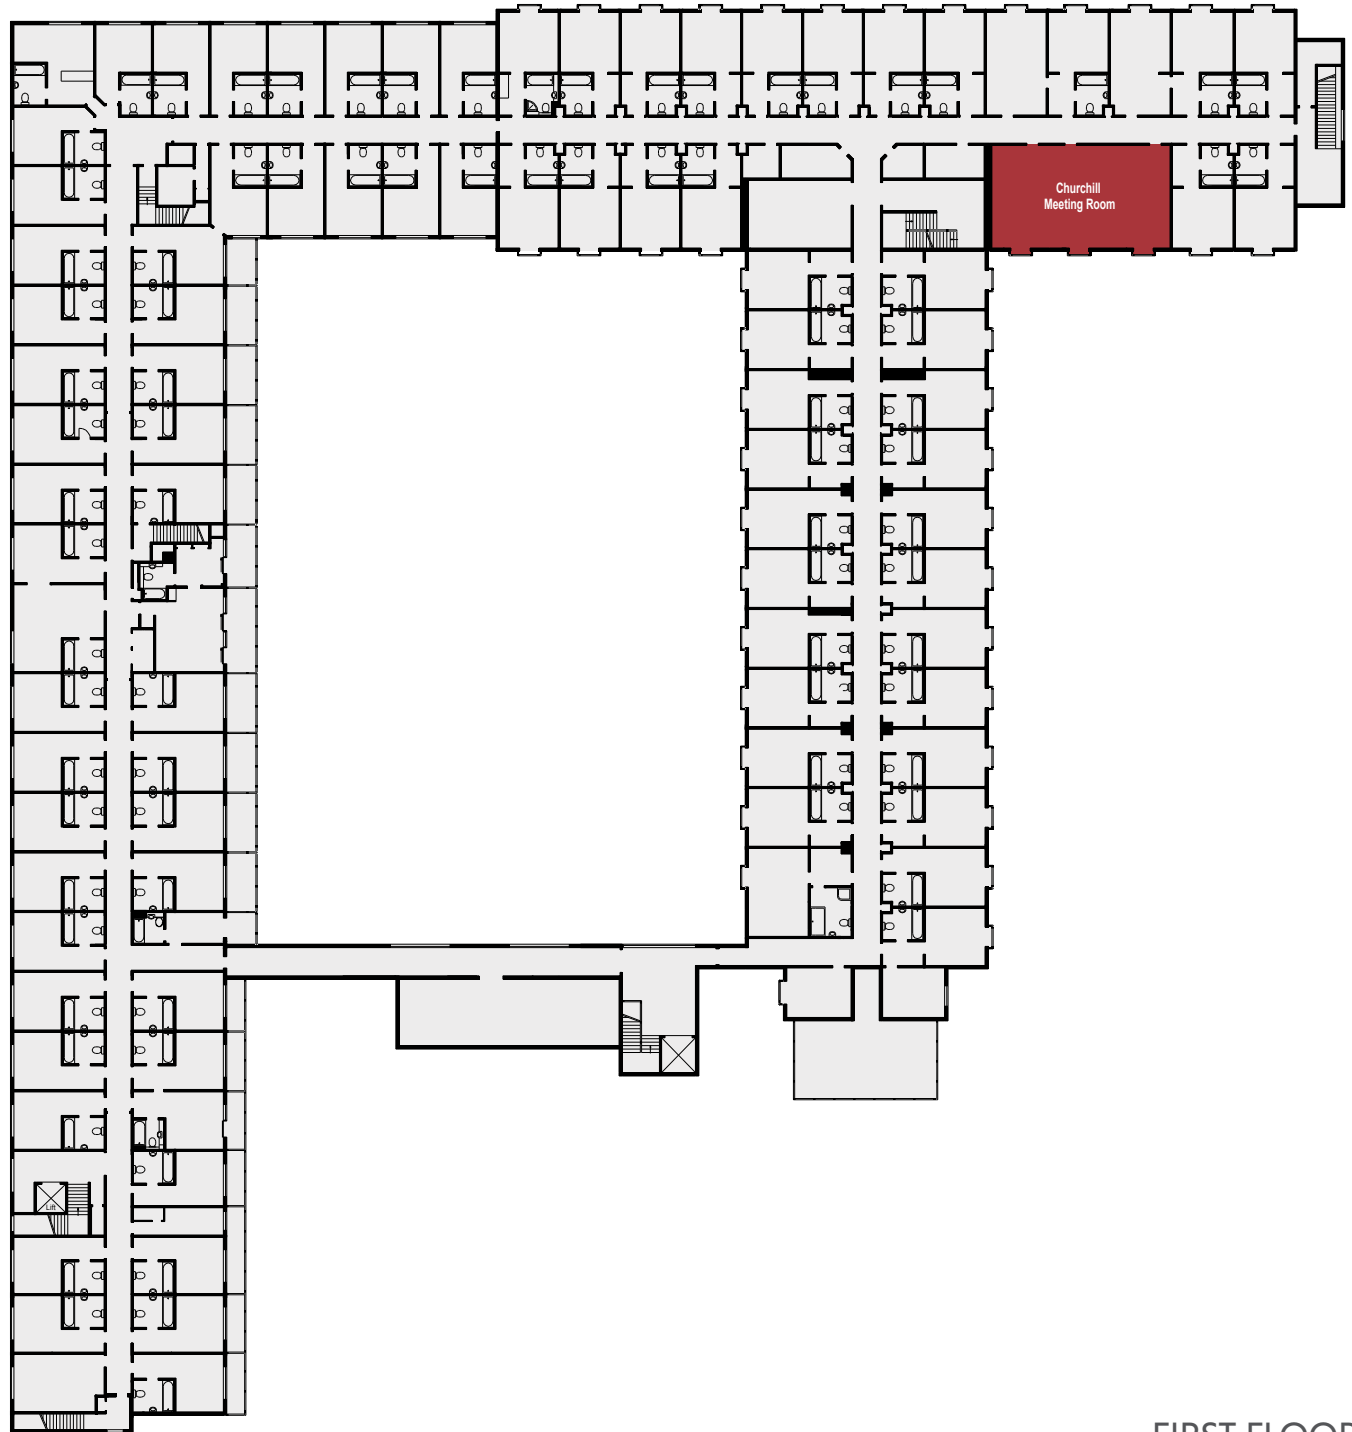

Churchill
Meeting Room

HAMPSHIRE COURT

THE QHOTELS COLLECTION

FIRST FLOOR