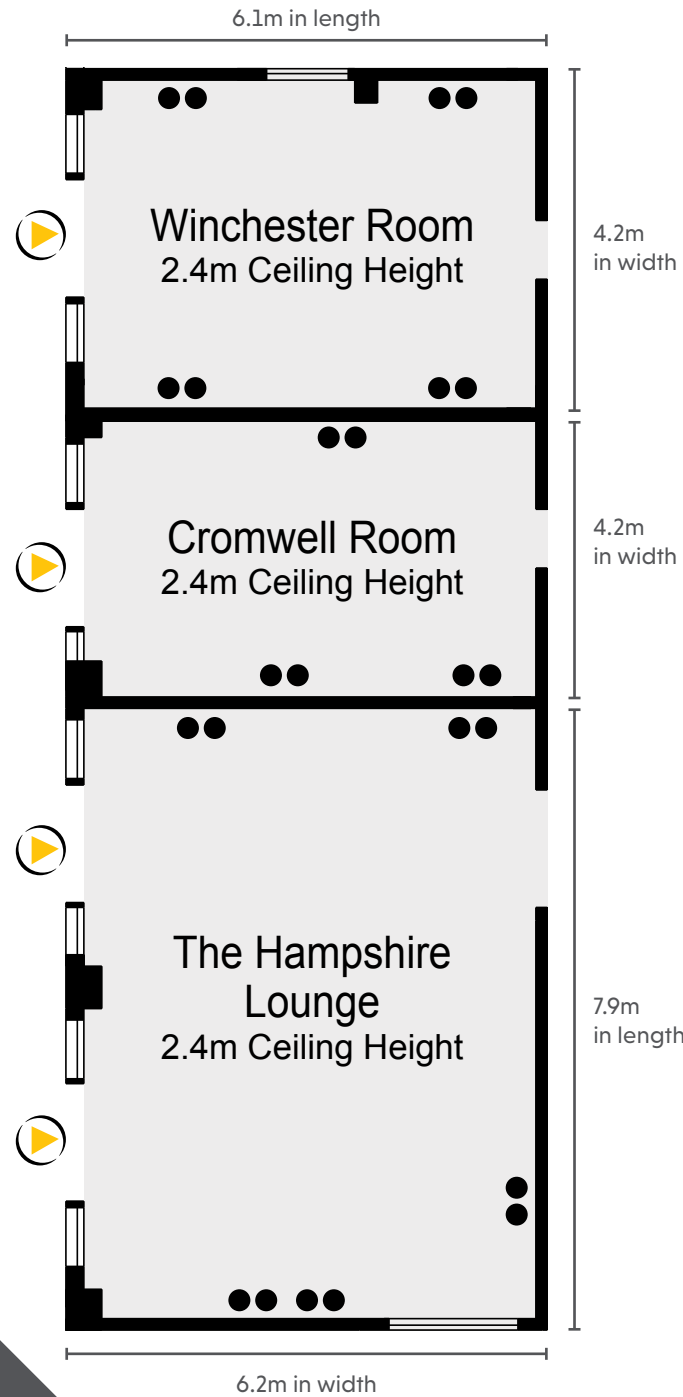

KEY

- Single 13amp Power Point
- ●● Double 13amp Power Point
- Natural Light
- ☎ Telephone Socket
- ♿ Wheelchair Access
- ⋈ Partition Wall

HAMPSHIRE COURT

THE QHOTELS COLLECTION

GROUND FLOOR