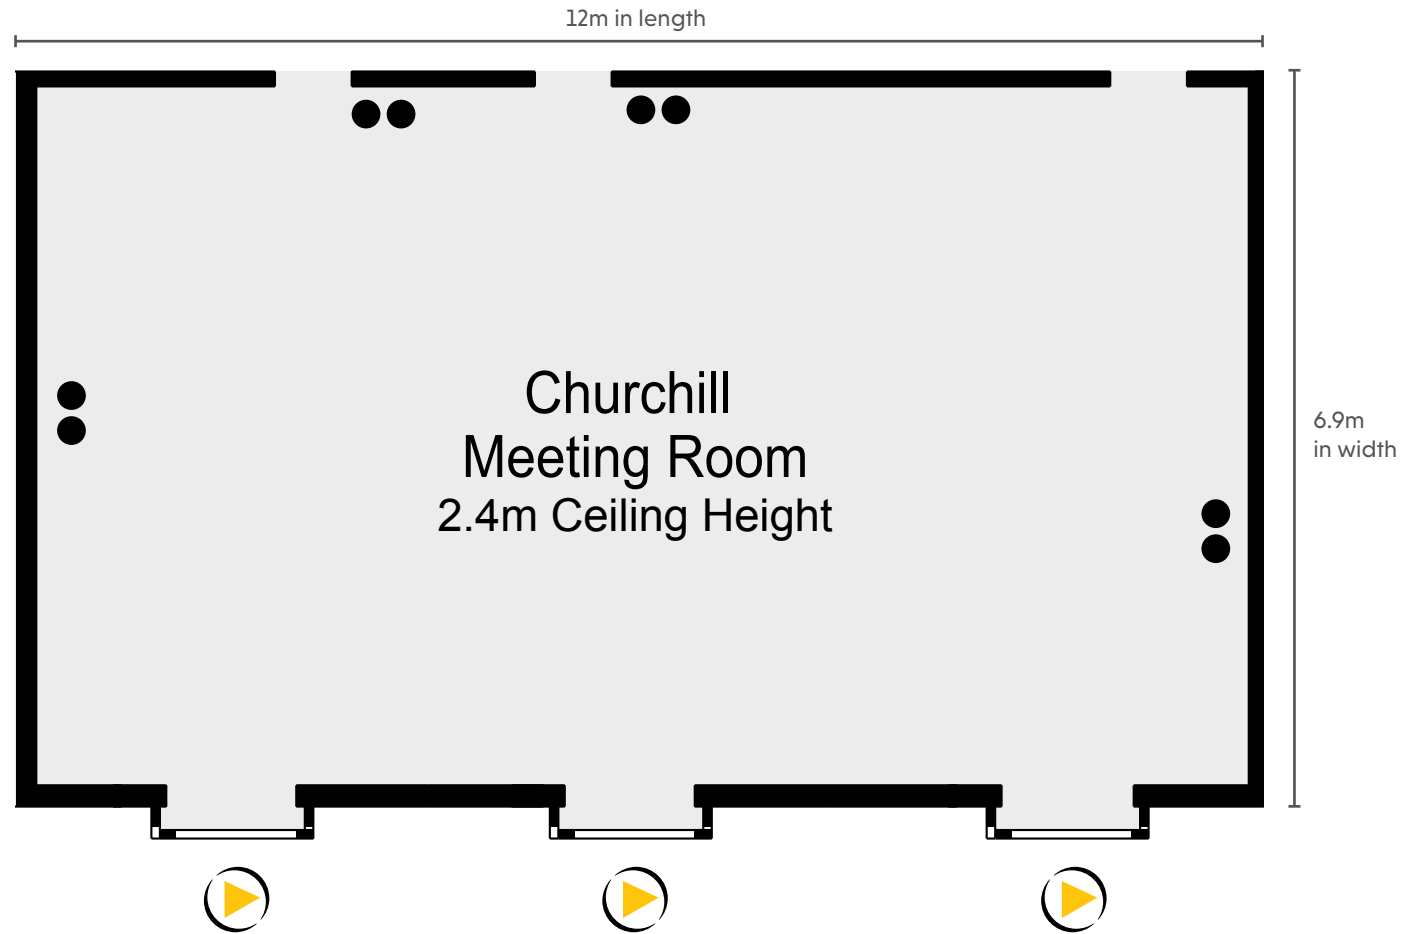

HAMPSHIRE COURT

THE QHOTELS COLLECTION

CAPACITIES

Meeting Room	Dimensions (m) L x W x H	Floor	Theatre	Cabaret	Classroom	Boardroom	Banquet	U-Shape	Dinner Dance
The Hampshire Arena	77.0 x 34.5 x 10.5	G	1500	1500	1500	1500	1500	1500	1500
The Highclere Suite	12.2 x 15.4 x 4.2	G	220	120	130	n/a	150	72	120
The Chineham	12.2 x 7.7 x 4.2	G	110	48	55	30	60	35	40
The Basing	12.2 x 7.7 x 4.2	G	110	48	55	30	60	35	40
The Churchill	12.0 x 6.9 x 2.4	1	70	48	30	30	n/a	30	n/a
Tournament	10.7 x 7.5 x 2.4	G	70	42	55	24	55	28	40
Bramley	6.1 x 4.0 x 2.4	G	20	8	n/a	12	10	n/a	n/a
The Hampshire Lounge	7.9 x 6.2 x 2.4	G	40	24	20	18	30	18	20
Cromwell	6.1 x 4.2 x 2.4	G	15	8	n/a	10	10	n/a	n/a
The Vyne	7.6 x 6.2 x 2.4	G	40	32	40	16	30	20	n/a
Winchester	6.1 x 4.2 x 2.4	G	15	8	n/a	10	10	n/a	n/a
Oakley	6.6 x 3.3 x 2.4	G	15	8	n/a	10	n/a	n/a	n/a

THE QHOTELS COLLECTION

FIRST FLOOR

KEY

- Single 13amp Power Point
- Double 13amp Power Point
- ⊛ Hanging Points - 500KG
- ▶ Natural Light
- ☎ Telephone Socket
- ♿ Wheelchair Access
- ⋈ Partition Wall

77m in length

- Single 13amp Power Point
- Double 13amp Power Point
- ▶ Natural Light
- ☎ Telephone Socket
- ♿ Wheelchair Access
- ⋈ Partition Wall

HAMPSHIRE COURT

THE QHOTELS COLLECTION

FIRST FLOOR