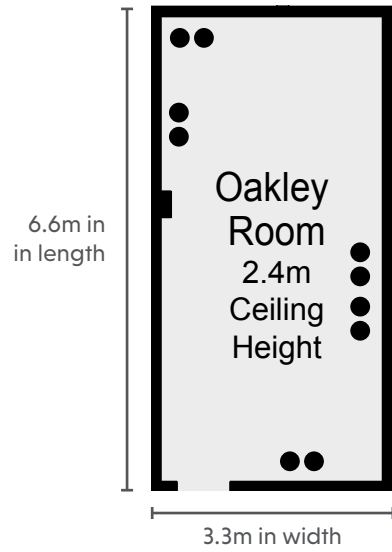

KEY

- Single 13amp Power Point
- ●● Double 13amp Power Point
- Natural Light
- ☎ Telephone Socket
- ♿ Wheelchair Access
- ⋈ Partition Wall

HAMPSHIRE COURT

THE QHOTELS COLLECTION

GROUND FLOOR