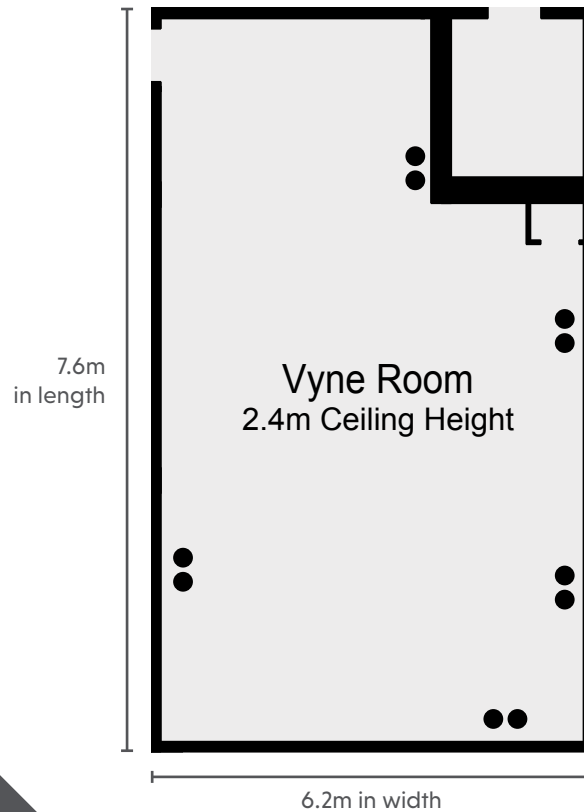

HAMPSHIRE COURT

THE QHOTELS COLLECTION

CAPACITIES

Meeting Room	Dimensions (m) L x W x H	Floor	Theatre	Cabaret	Classroom	Boardroom	Banquet	U-Shape	Dinner Dance
The Hampshire Arena	77.0 x 34.5 x 10.5	G	1500	1500	1500	1500	1500	1500	1500
The Highclere Suite	12.2 x 15.4 x 4.2	G	220	120	130	n/a	150	72	120
The Chineham	12.2 x 7.7 x 4.2	G	110	48	55	30	60	35	40
The Basing	12.2 x 7.7 x 4.2	G	110	48	55	30	60	35	40
The Churchill	12.0 x 6.9 x 2.4	1	70	48	30	30	n/a	30	n/a
Tournament	10.7 x 7.5 x 2.4	G	70	42	55	24	55	28	40
Bramley	6.1 x 4.0 x 2.4	G	20	8	n/a	12	10	n/a	n/a
The Hampshire Lounge	7.9 x 6.2 x 2.4	G	40	24	20	18	30	18	20
Cromwell	6.1 x 4.2 x 2.4	G	15	8	n/a	10	10	n/a	n/a
The Vyne	7.6 x 6.2 x 2.4	G	40	32	40	16	30	20	n/a
Winchester	6.1 x 4.2 x 2.4	G	15	8	n/a	10	10	n/a	n/a
Oakley	6.6 x 3.3 x 2.4	G	15	8	n/a	10	n/a	n/a	n/a

THE QHOTELS COLLECTION

FIRST FLOOR

KEY

- Single 13amp Power Point
- Double 13amp Power Point
- ⊛ Hanging Points - 500KG
- ▶ Natural Light
- ☎ Telephone Socket
- ♿ Wheelchair Access
- ⋈ Partition Wall

77m in length

HAMPSHIRE COURT

THE QHOTELS COLLECTION

GROUND FLOOR

KEY

- Single 13amp Power Point
- Double 13amp Power Point
- ▶ Natural Light
- ☎ Telephone Socket
- ♿ Wheelchair Access
- ⋈ Partition Wall

HAMPSHIRE COURT