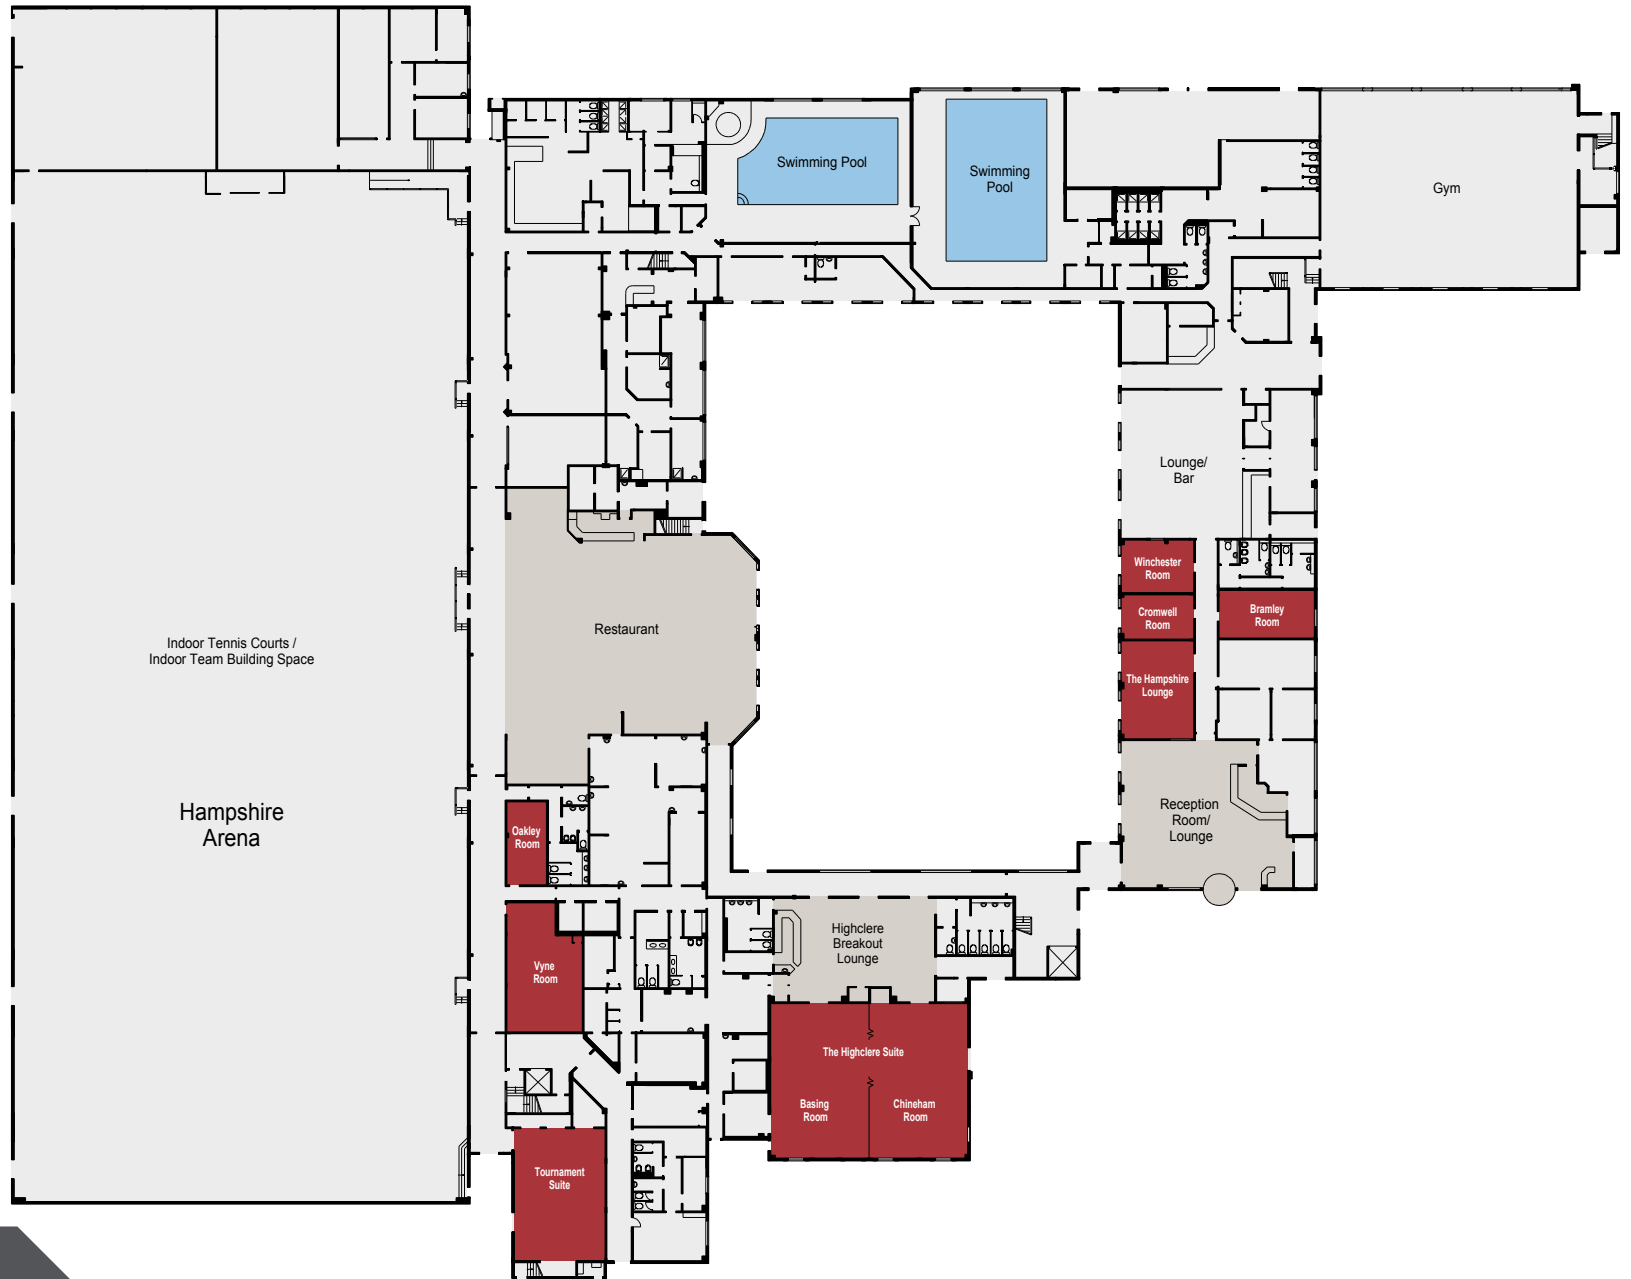

HAMPSHIRE COURT

THE QHOTELS COLLECTION

CAPACITIES

Meeting Room	Dimensions (m) L x W x H	Floor	Theatre	Cabaret	Classroom	Boardroom	Banquet	U-Shape	Dinner Dance
The Hampshire Arena	77.0 x 34.5 x 10.5	G	1500	1500	1500	1500	1500	1500	1500
The Highclere Suite	12.2 x 15.4 x 4.2	G	220	120	130	n/a	150	72	120
The Chineham	12.2 x 7.7 x 4.2	G	110	48	55	30	60	35	40
The Basing	12.2 x 7.7 x 4.2	G	110	48	55	30	60	35	40
The Churchill	12.0 x 6.9 x 2.4	1	70	48	30	30	n/a	30	n/a
Tournament	10.7 x 7.5 x 2.4	G	70	42	55	24	55	28	40
Bramley	6.1 x 4.0 x 2.4	G	20	8	n/a	12	10	n/a	n/a
The Hampshire Lounge	7.9 x 6.2 x 2.4	G	40	24	20	18	30	18	20
Cromwell	6.1 x 4.2 x 2.4	G	15	8	n/a	10	10	n/a	n/a
The Vyne	7.6 x 6.2 x 2.4	G	40	32	40	16	30	20	n/a
Winchester	6.1 x 4.2 x 2.4	G	15	8	n/a	10	10	n/a	n/a
Oakley	6.6 x 3.3 x 2.4	G	15	8	n/a	10	n/a	n/a	n/a

HAMPSHIRE COURT

THE QHOTELS COLLECTION

GROUND FLOOR

HAMPSHIRE COURT

THE QHOTELS COLLECTION

GROUND FLOOR

Churchill
Meeting Room

HAMPSHIRE COURT

THE QHOTELS COLLECTION

FIRST FLOOR

KEY

- Single 13amp Power Point
- Double 13amp Power Point
- ⊛ Hanging Points - 500KG
- ▶ Natural Light
- ☎ Telephone Socket
- ♿ Wheelchair Access
- ⋈ Partition Wall

77m in length

HAMPSHIRE COURT

THE QHOTELS COLLECTION

GROUND FLOOR

KEY

- Single 13amp Power Point
- Double 13amp Power Point
- ▶ Natural Light
- ☎ Telephone Socket
- ♿ Wheelchair Access
- ⋈ Partition Wall

HAMPSHIRE COURT